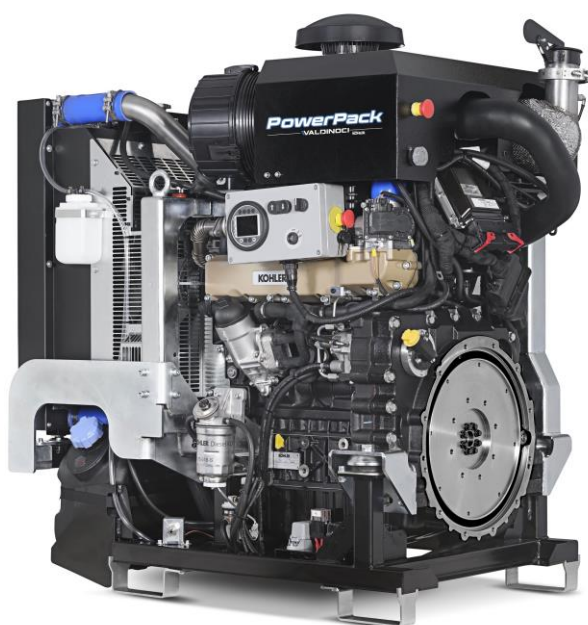

SILENCE[®]

VALDINOCI

POWERED BY
KOHLER.

Gamma Stage V

Specifiche	SV1019	SV1942	SV2555
Motore	KDW 1003	KDI 1903 TCR-DPF	KDI 2504 TCR-DPF
Cilindrata	1028	1861	2482
Potenza max kW @ rpm	18,0 @ 3000	42,0 @ 2600	55,4 @ 2600
Coppia max Nm @ rpm	67 @ 2000	225 @ 1500	315 @ 1500
Emissioni	EU Stage V	EU Stage V	EU Stage V

SILENCE[®]

VALDINOCI

POWERED BY
KOHLER.

Gamma EPA Tier 4 Final

Specifiche	SV1942	SV2555
Motore	KDI 1903 TCR-DPF	KDI 2504 TCR-DPF
Cilindrata	1861	2482
Potenza max kW @ rpm	42,0 @ 2600	55,4 @ 2600
Coppia max Nm @ rpm	225 @ 1500	315 @ 1500
Emissioni	EPA Tier 4 Final	EPA Tier 4 Final

SILENCE[®]

— VALDINOCI —

POWERED BY
KOHLER.

Gamma EPA Tier 4 Final - ABS

Specifiche	SV1955	SV2575
Motore	KDI 1903 TCR	KDI 2504 TCR
Cilindrata	1861	2482
Potenza max kW @ rpm	42,0 @ 2600	55,4 @ 2600
Coppia max Nm @ rpm	225 @ 1500	300 @ 1500
Emissioni	EPA Tier 4 Final	EPA Tier 4 Final

PowerPack

VALDINOCI

POWERED BY
KOHLER.

PowerPack KDI 3404 TCR-SCR EPA Tier 4 Final

Specifiche	81 kW	100 kW
Cilindri	4 / TCR	4 / TCR
Potenza massima kW @ rpm	81 @ 2200	100 @ 2200
Coppia massima Nm @ rpm	475 @ 1400	500 @ 1400
Emissioni	EPA Tier 4 Final	EPA Tier 4 Final
Peso Kg	660	660