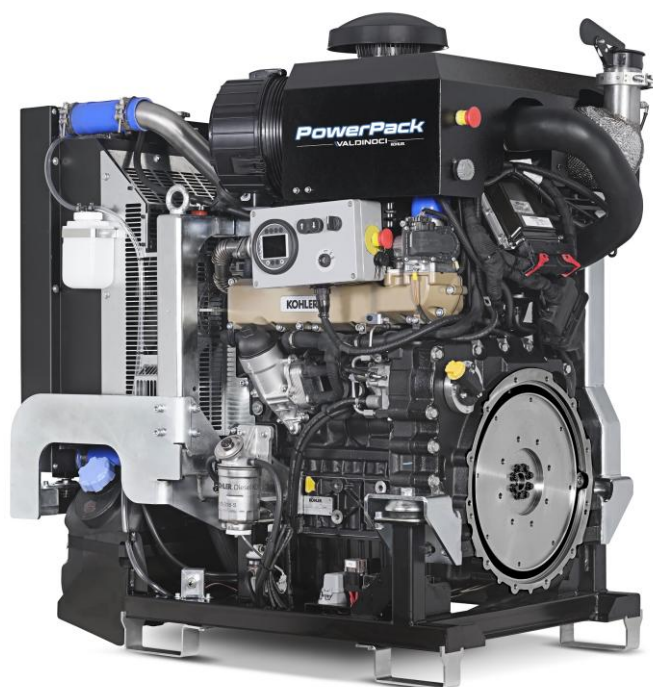

SILENCE[®]

VALDINOCI

POWERED BY
KOHLER.

Nuova Gamma Stage V

Specifiche	SV0711	SV1014	SV1019	SV1942	SV2555
Motore	KDW 702	RSAD 292	KDW 1003	KDI TCR 1903E5/26	KDI TCR 2504E5/26
Cilindrata	686	997	1028	1861	2482
Potenza max kW @ rpm	11,0 @ 3000	14,0 @ 3000	18,0 @ 3000	39,0 @ 2600	52,4 @ 2600
Coppia max Nm @ rpm	35 @ 2600	50 @ 2200	67 @ 2000	225 @ 1500	315 @ 1500
Emissioni	EU Stage V	EU Stage V	EU Stage V	EU Stage V	EU Stage V EPA Tier 4 Final

PowerPack

VALDINOCI

POWERED BY
KOHLER.

PowerPack KDI 3404 TCR-SCR

Specifiche	81 kW	100 kW
Cilindri	4 / TCR	4 / TCR
Potenza massima kW @ rpm	81 @ 2200	100 @ 2200
Coppia massima Nm @ rpm	475 @ 1400	500 @ 1400
Emissioni	EU Stage 3A EPA Tier 4 Final EU Stage V	EU Stage 3A EPA Tier 4 Final EU Stage V
Peso Kg	660	660